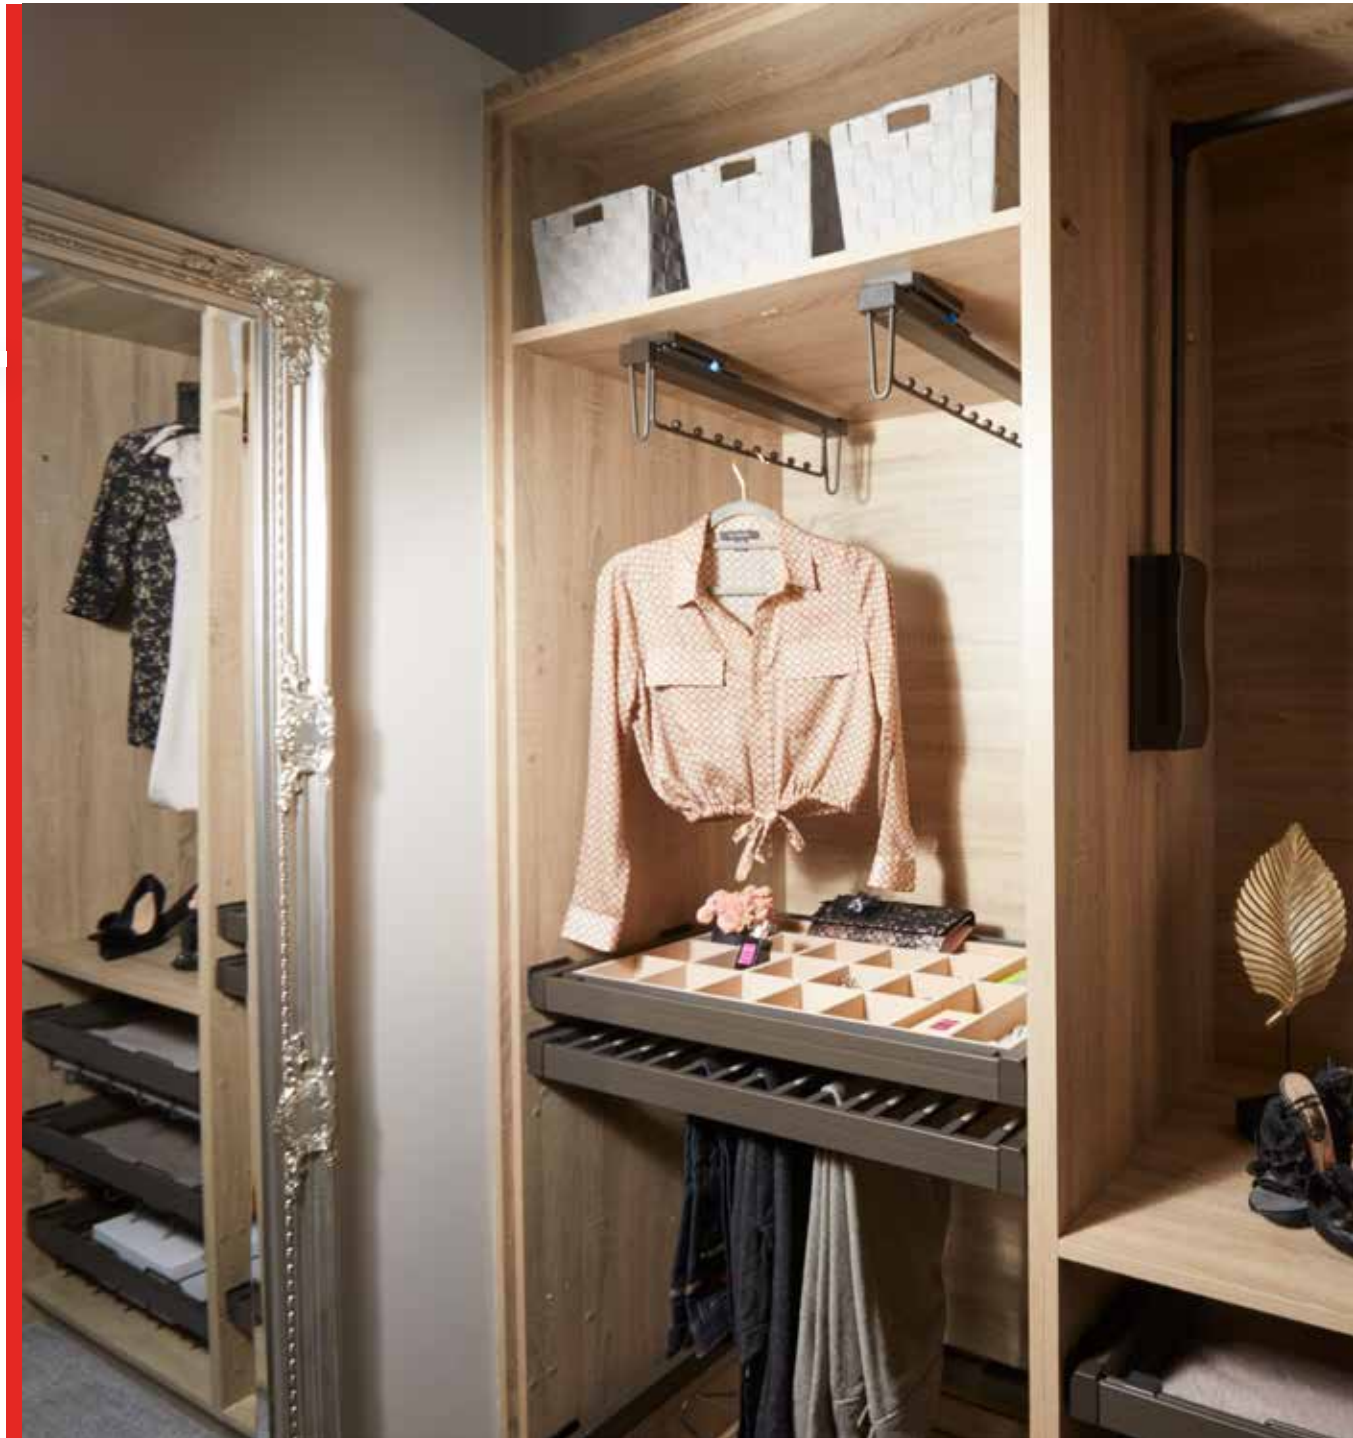

Mokka

Accessories

The Mokka accessories range pairs modern and stylish design with functionality making it the perfect choice for keeping your wardrobe organised.

The aluminium accessories are available in various sizes and feature a soft-close mechanism for smooth and easy operation.