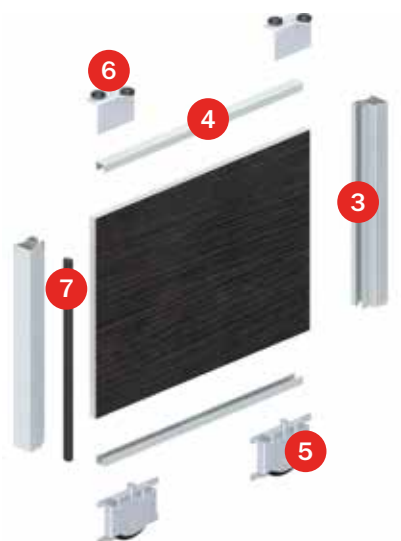

Panels see Sheet Material section for codes

10MM DECOGLOSS	CODE
Decogloss Ivory MDF	137018
Decogloss White MDF	137017
10MM MEL CHIPBOARD	CODE
Elephant Grey Chip	137038
Quartz Chip	137043
Silicon Grey	137002
Lissa Oak Chip	137120
Robson Oak	168295
Roma Chip	137128
White Chip	137117
18MM MEL CHIPBOARD	CODE
Jacobian Walnut Chip	145431
Lissa Oak Chip	145428
Robson Oak Chip	137130
Roma Chip	145430
Silicon Grey	137132
White Chip	145426
18MM MEL MDF	CODE
White Mel MDF Matt	18169
Black Mel MDF Text	136988

18MM ALDERLEY SUPERPAN	CODE
Alderley Cashmere	103303
Alderley Dk Grey	103302
Alderley Lt Grey	103301